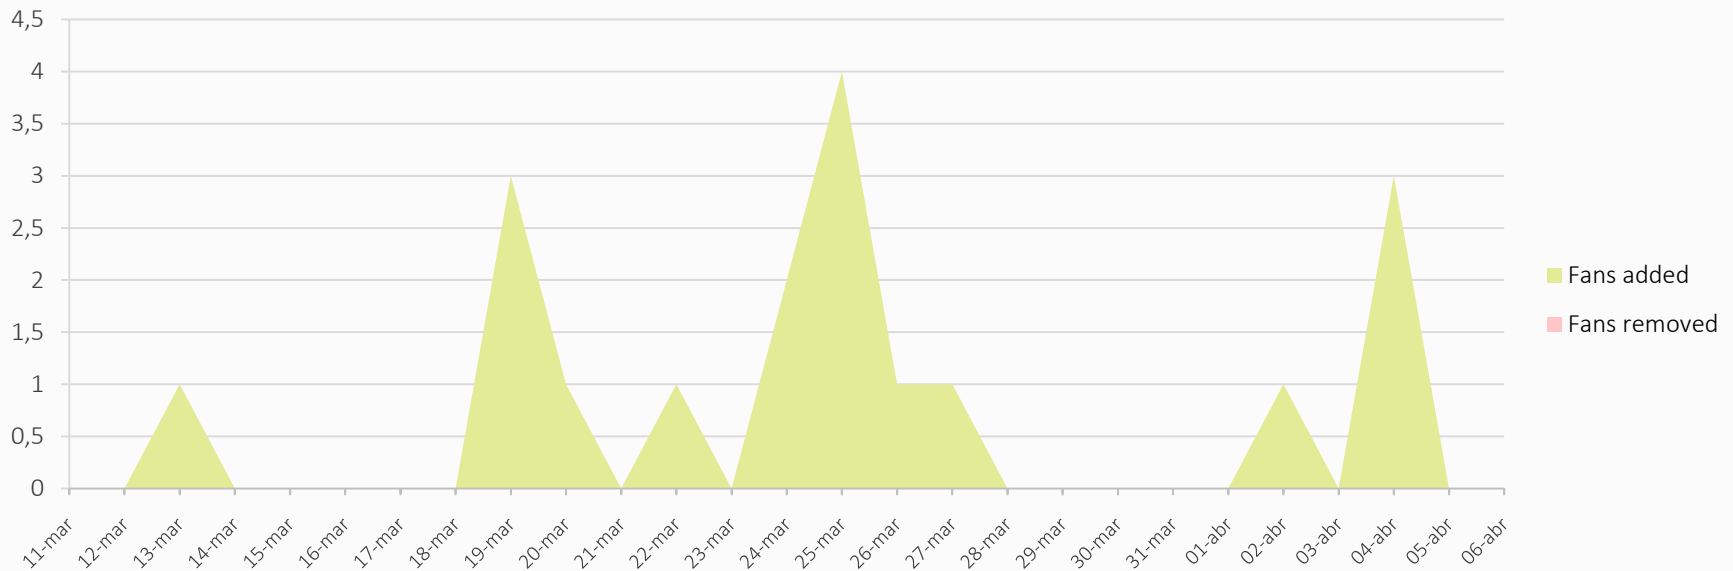

6

Shares

32

Likes

Fan Growth

376

Total fans

+18

Fan added

0

Fan removed

Fan Source

Page tabs visits

Page tabs visits

Fan demographic (gender & age)

40%