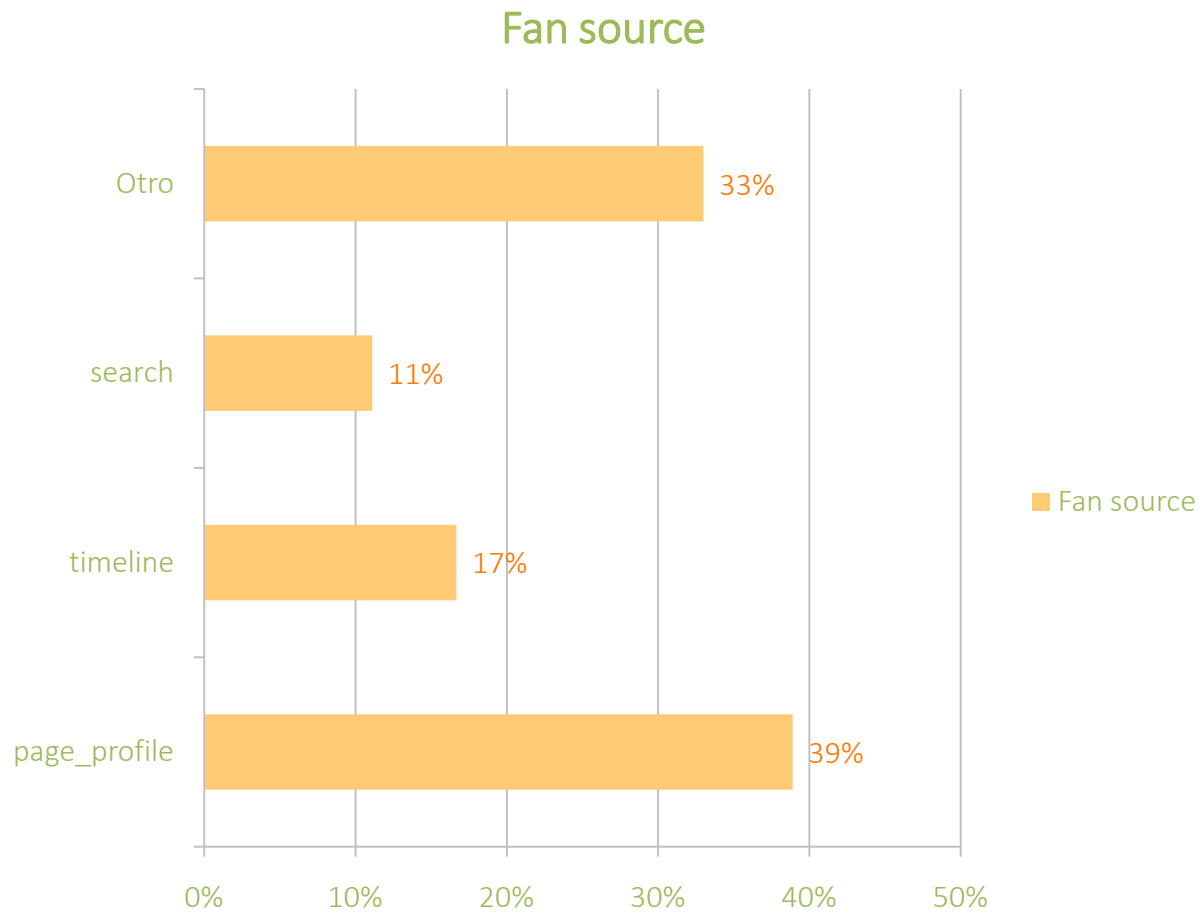

Fan added

0

Fan removed

Fan Source

Page tabs visits

Page tabs visits

Fan demographic (gender & age)

40%

Male

60%

Female

Fan demographic (languages & countries)

Top countries

Top languages

Page & Fan activity

Page
activity