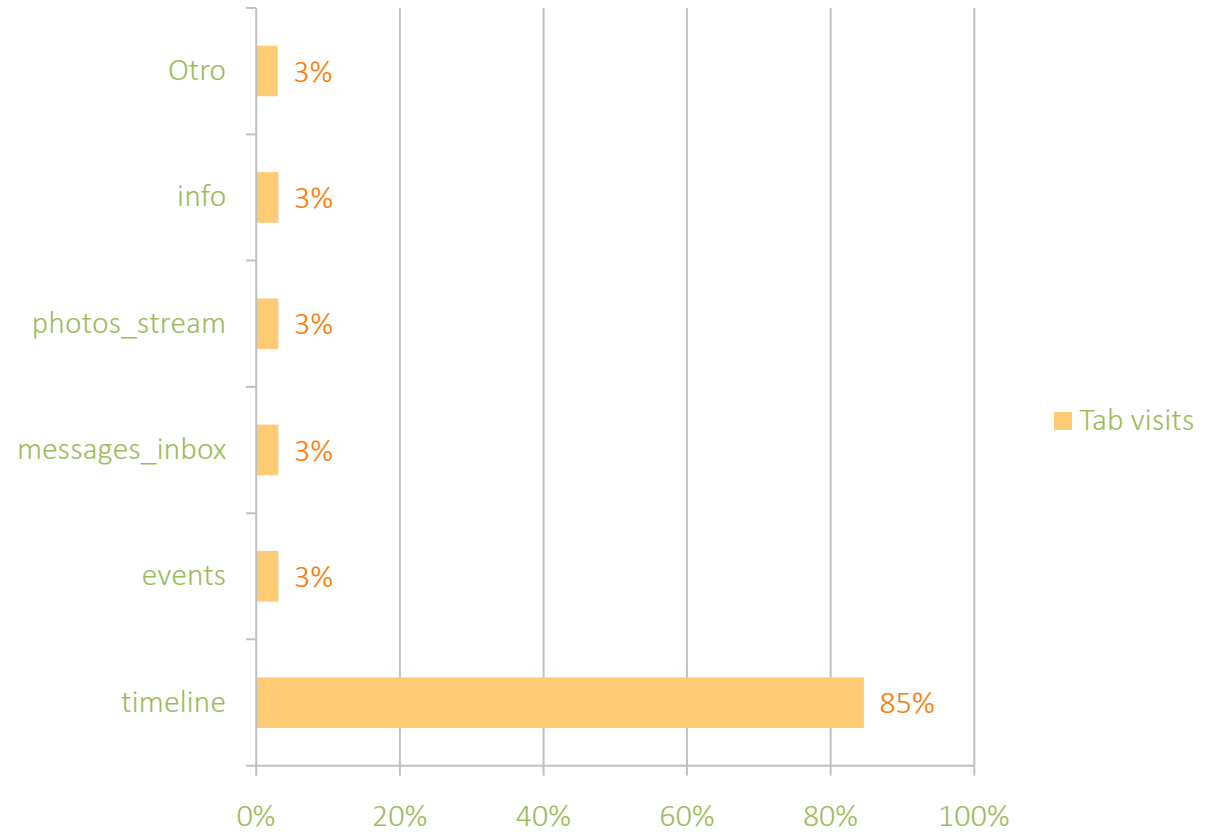

6

Shares

32

Likes

Fan Growth

376

Total fans

+18

Fan added

0

Fan removed

Fan Source

Page tabs visits

Page tabs visits

Fan demographic (gender & age)

40%

Male

60%

Female

Fan demographic (languages & countries)

Top countries

Top languages

Page & Fan activity

Page
activity