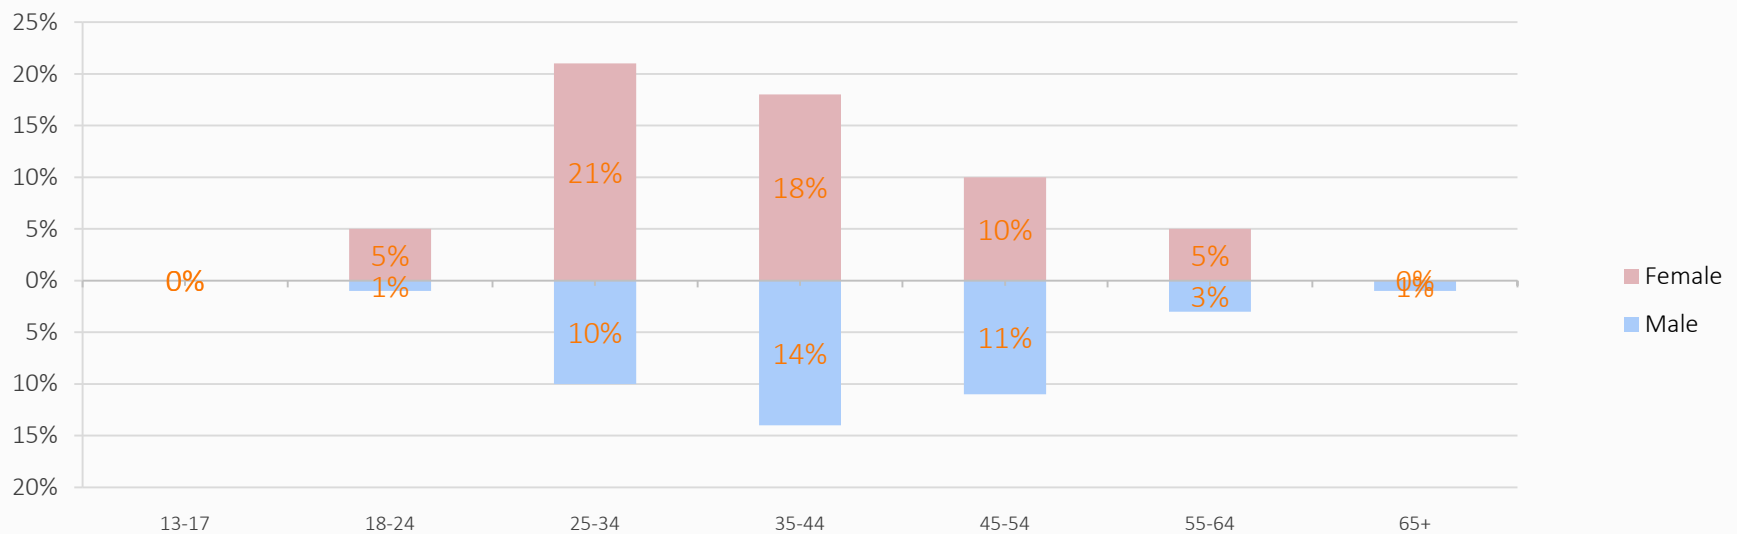

Fan added

0

Fan removed

Fan Source

Page tabs visits

Page tabs visits

Fan demographic (gender & age)

40%

Male

60%

Female

Fan demographic (languages & countries)

Top countries

Top languages

Page & Fan activity

Page
activity