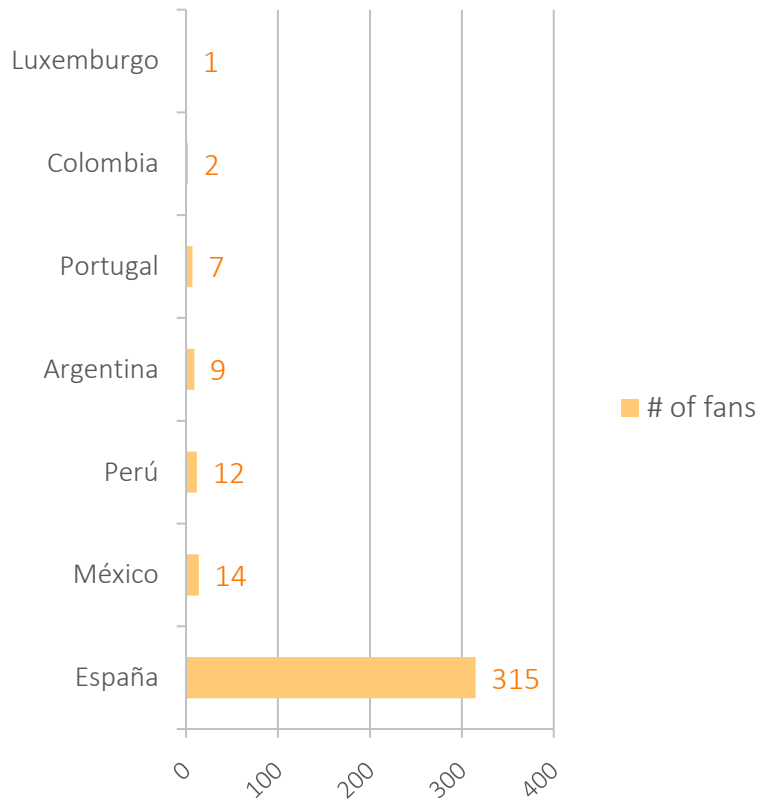

Fan added

0

Fan removed

Fan Source

Page tabs visits

Page tabs visits

Fan demographic (gender & age)

40%

Male

60%

Female

Fan demographic (languages & countries)

Top countries

Top languages

Page & Fan activity

Page
activity