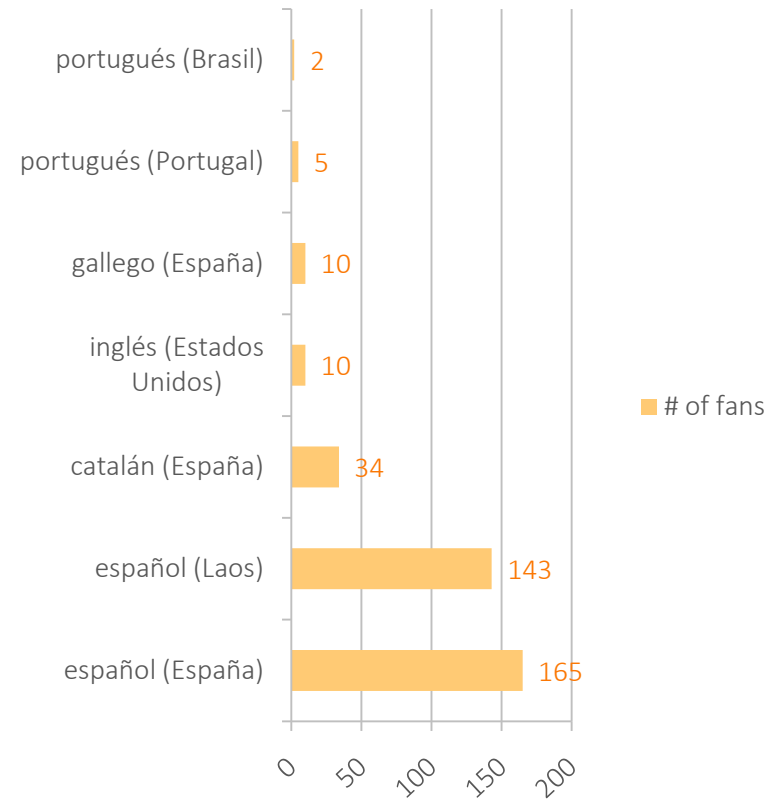

Fan added

0

Fan removed

Fan Source

Page tabs visits

Page tabs visits

Fan demographic (gender & age)

40%

Male

60%

Female

Fan demographic (languages & countries)

Top countries

Top languages

Page & Fan activity

Page
activity

16

Posts

0

Comments

Fan
activity

2

Posts

0